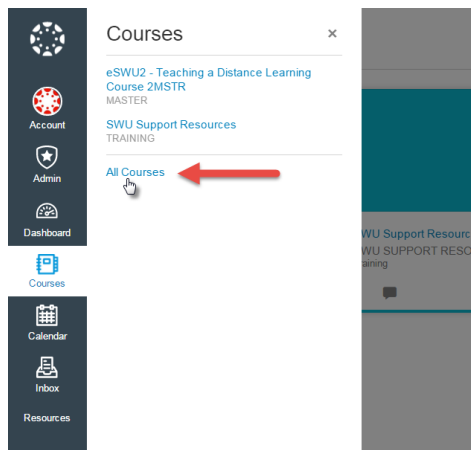

You can customize the courses that show up in the courses menu list and on the dashboard by clicking the “All Courses” link from the courses menu.

Customize the courses list by clicking to highlight the star next to the courses you want to show up in the menu and on the dashboard.

*If desired courses are not showing on your courses list or dashboard, check the all courses list to make sure the stars have been selected.

My Courses

- ★ BIOL 1104 - Biology for Non-Majors 51TRN Training
- ★ eSWU - Is it for you? Development
- ★ eSWU 0002 - Practice Course Training
- ★ eSWU 0002 - Teaching a Distance Learning Cou
- ★ eSWU 0006 Revision Development
- ★ eSWU6 - Developing A Distance Learning Cours
- ★ Faculty Cornerstone 2015 TRN Training
- ★ MATH 1003 - Fundamentals of Mathematics ON